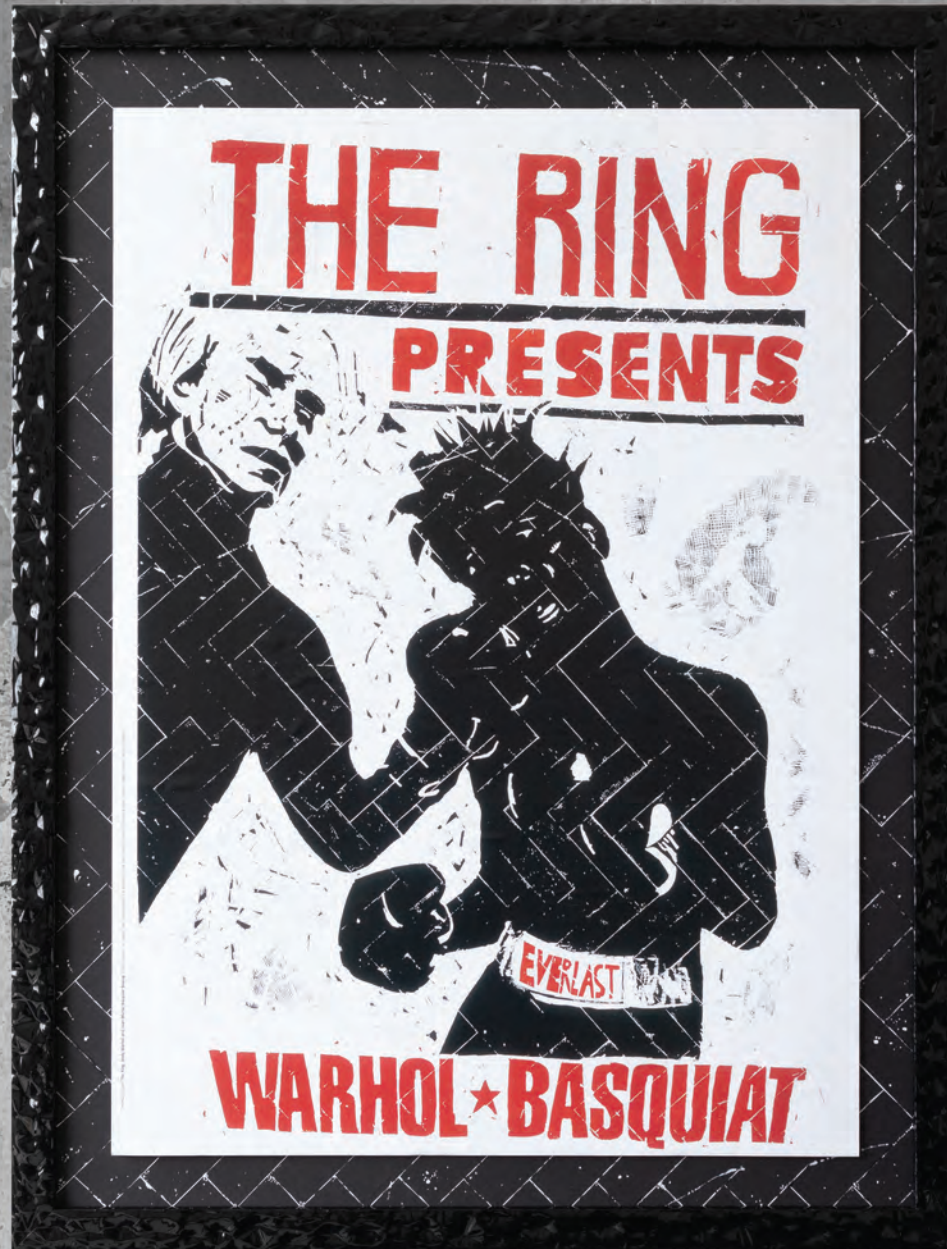

Organic

Cordon

Cordon

Crush

Crush

THE RIN

PRESEN

Napoli